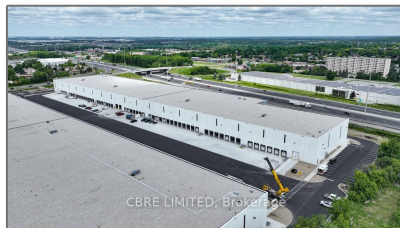

Industrial

- 220 Pinebush Rd, Cambridge, Ontario N1T 1Z6

Basic Details

Property Type:	Industrial
Listing Type:	For Lease
Listing ID:	X8429078
Price:	\$1
Year Built:	0
Lot Area:	0 Sqft

Address

Country:	CA
Province:	Ontario
City:	Cambridge
Postal Code:	N1T 1Z6
Street:	Pinebush
Street Number:	220
Street Suffix:	Rd
Floor Number:	0
Longitude:	W81° 41' 33.9"
Latitude:	N43° 24' 44.5"