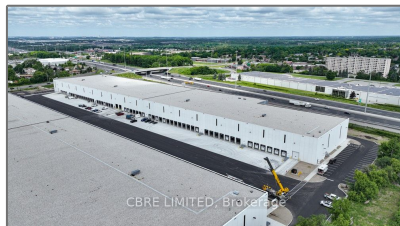

Industrial

- 220 Pinebush Rd, Cambridge, Ontario N1T 1Z6

Basic Details

Property Type:	Industrial
Listing Type:	For Lease
Listing ID:	X8429152
Price:	\$1
Year Built:	0
Lot Area:	0 Sqft

Address

Country:	CA
Province:	Ontario
City:	Cambridge
Postal Code:	N1T 1Z6
Street:	Pinebush
Street Number:	220
Street Suffix:	Rd
Floor Number:	0
Longitude:	W81° 41' 33.9"
Latitude:	N43° 24' 44.5"