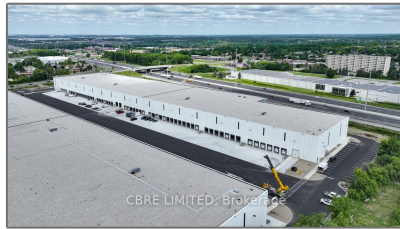

Industrial

- 220 Pinebush Rd, Cambridge, Ontario N1T 1Z6

Basic Details

Property Type:	Industrial
Listing Type:	For Lease
Listing ID:	X8429230
Price:	\$1
Year Built:	0
Lot Area:	0 Sqft

Address

Country:	CA
Province:	Ontario
City:	Cambridge
Postal Code:	N1T 1Z6
Street:	Pinebush
Street Number:	220
Street Suffix:	Rd
Floor Number:	0
Longitude:	W81° 41' 33.9"
Latitude:	N43° 24' 44.5"