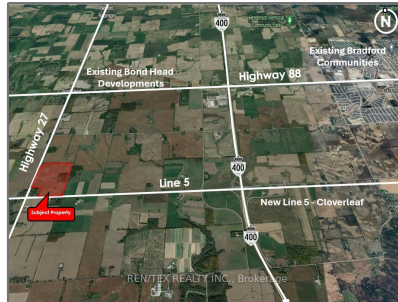

Land

- 2407 Highway 27, Bradford West Gwillimbury,
Ontario L3Z 2A8

Basic Details

Property Type:	Land
Listing Type:	For Sale
Listing ID:	N8426810
Price:	\$1
Year Built:	0
Lot Area:	0 Sqft

Address

Country:	CA
Province:	Ontario
City:	Bradford West Gwillimbury
Postal Code:	L3Z 2A8
Street:	Highway 27
Street Number:	2407
Floor Number:	0
Longitude:	E0° 0' 0"
Latitude:	N0° 0' 0"