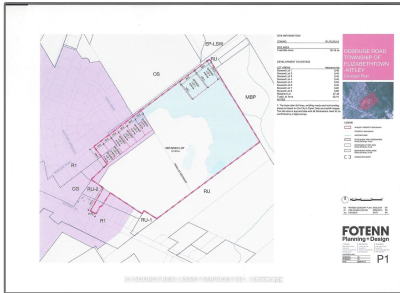

Land

- PT LT 17-18 CON 3, Elizabethtown-Kitley,
Ontario K6V 5T4

Basic Details

Property Type:	Land
Listing Type:	For Sale
Listing ID:	X8435840
Price:	\$695,000
Year Built:	0
Lot Area:	0 Sqft

Address

Country:	CA
Province:	Ontario
City:	Elizabethtown-Kitley
Postal Code:	K6V 5T4
Street:	17-18 CON 3
Street Number:	PT LT
Floor Number:	0
Longitude:	W76° 15' 7.9"
Latitude:	N44° 37' 12.5"