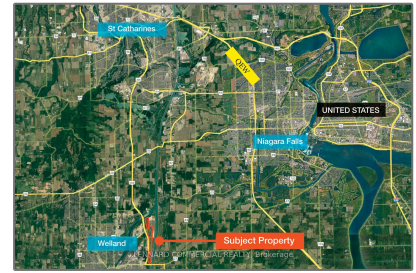

Land

- 289 Daimler Pkwy, Welland, Ontario L3B 6G3

Basic Details

Property Type:	Land
Listing Type:	For Sale
Listing ID:	X8439030
Price:	\$54,500,000
Year Built:	0
Lot Area:	0 Sqft

Address

Country:	CA
Province:	Ontario
City:	Welland
Postal Code:	L3B 6G3
Street:	Daimler
Street Number:	289
Street Suffix:	Pkwy
Floor Number:	0
Longitude:	W80° 46' 46.3"
Latitude:	N43° 1' 8"