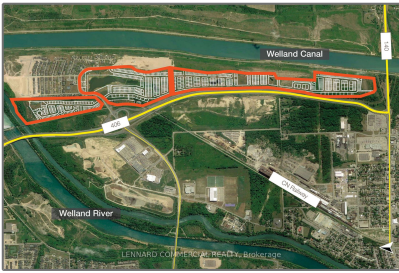

Land

- 289 Daimler Pkwy, Welland, Ontario L3B 6G3

Basic Details

Property Type:	Land
Listing Type:	For Sale
Listing ID:	X8439030
Price:	\$54,500,000
Year Built:	0
Lot Area:	0 Sqft

Address

Country:	CA
Province:	Ontario
City:	Welland
Postal Code:	L3B 6G3
Street:	Daimler
Street Number:	289
Street Suffix:	Pkwy
Floor Number:	0
Longitude:	W80° 46' 46.3"
Latitude:	N43° 1' 8"