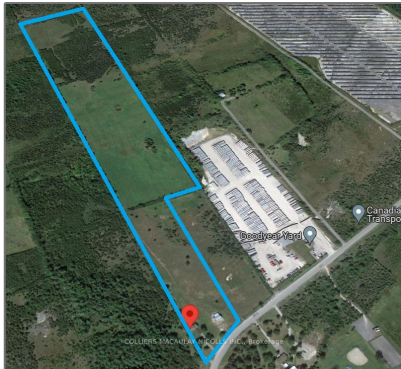

Land

- 441 Goodyear Rd, Greater Napanee, Ontario K7R 3L2

Basic Details

Property Type:	Land
Listing Type:	For Sale
Listing ID:	X8440828
Price:	\$2,950,000
Year Built:	0
Lot Area:	0 Sqft

Address

Country:	CA
Province:	Ontario
City:	Greater Napanee
Postal Code:	K7R 3L2
Street:	Goodyear
Street Number:	441
Street Suffix:	Rd
Floor Number:	0
Longitude:	W77° 3' 5.6"
Latitude:	N44° 17' 22.5"