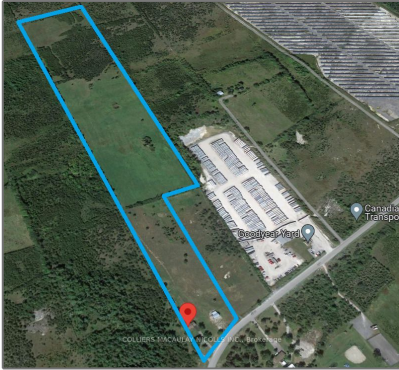

Land

- 441 Goodyear Rd, Greater Napanee, Ontario K7R 3L2

Basic Details

Property Type:	Land
Listing Type:	For Sale
Listing ID:	X8440828
Price:	\$2,950,000
Year Built:	0
Lot Area:	0 Sqft

Address

Country:	CA
Province:	Ontario
City:	Greater Napanee
Postal Code:	K7R 3L2
Street:	Goodyear
Street Number:	441
Street Suffix:	Rd
Floor Number:	0
Longitude:	W77° 3' 5.6"
Latitude:	N44° 17' 22.5"