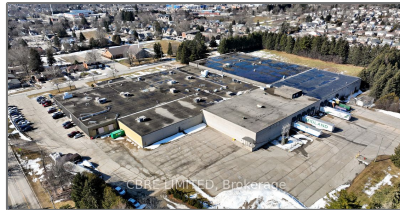

# Industrial

- 650 Victoria Terr, Centre Wellington, Ontario  
N1M 1G7