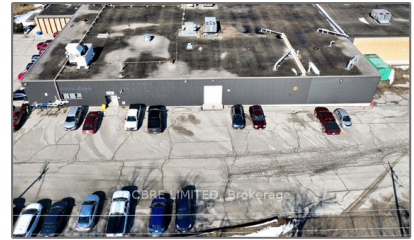

# Industrial

- 650 Victoria Terr, Centre Wellington, Ontario  
N1M 1G7