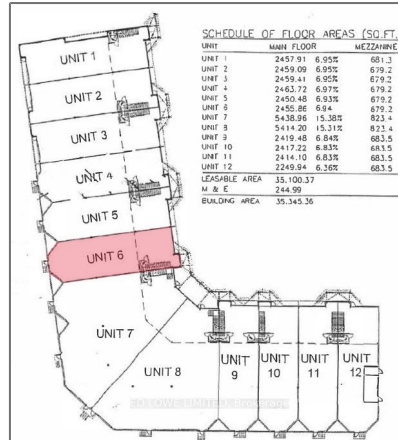

Industrial

- 102 COMMERCE PARK Dr, Barrie, Ontario L4N 8W8

Basic Details

Property Type:	Industrial
Listing Type:	For Lease
Listing ID:	S8458252
Price:	\$16
Year Built:	0
Lot Area:	0 Sqft

Address

Country:	CA
Province:	Ontario
City:	Barrie
Postal Code:	L4N 8W8
Street:	COMMERCE PARK
Street Number:	102
Street Suffix:	Dr
Floor Number:	0
Longitude:	W80° 18' 40.1"
Latitude:	N44° 19' 32.2"