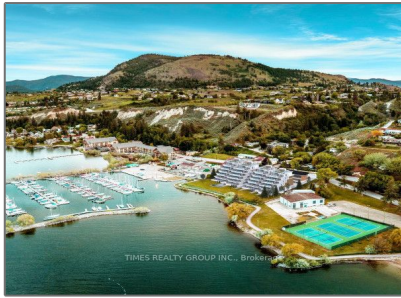

Commercial/retail

- 13415 Lakeshore Dr, Out of Area, British Columbia V0H 1Z1

Basic Details

Property Type:	Commercial/retail
Listing Type:	For Lease
Listing ID:	X8455886
Price:	\$1,350
Year Built:	0
Lot Area:	0 Sqft

Address

Country:	CA
Province:	British Columbia
City:	Out of Area
Postal Code:	V0H 1Z1
Street:	Lakeshore
Street Number:	13415
Street Suffix:	Dr
Floor Number:	0
Longitude:	E0° 0' 0"
Latitude:	N0° 0' 0"

Features