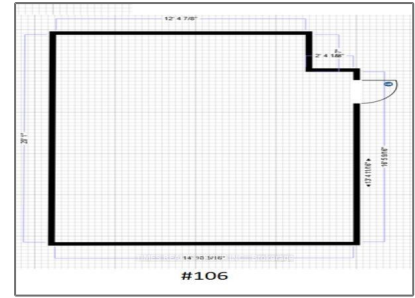

Commercial/retail

- 13415 Lakeshore Dr, Out of Area, British Columbia V0H 1Z1

Basic Details

Property Type:	Commercial/retail
Listing Type:	For Lease
Listing ID:	X8455886
Price:	\$1,350
Year Built:	0
Lot Area:	0 Sqft

Address

Country:	CA
Province:	British Columbia
City:	Out of Area
Postal Code:	V0H 1Z1
Street:	Lakeshore
Street Number:	13415
Street Suffix:	Dr
Floor Number:	0
Longitude:	E0° 0' 0"
Latitude:	N0° 0' 0"

Features