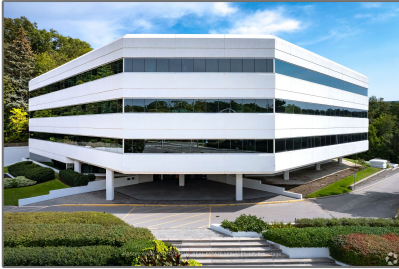

# Office

7,680 Sqft - 4141 Yonge St, Toronto, Ontario M2P 2A8