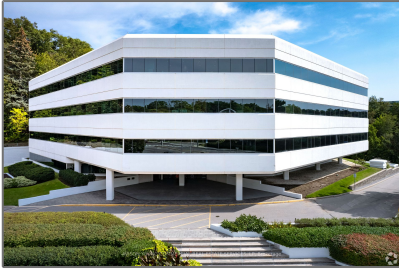

# Office

1,853 Sqft - 4141 Yonge St, Toronto, Ontario M2P 2A8