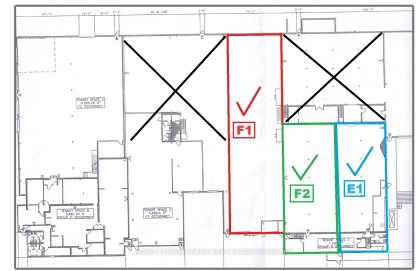

Industrial

- 240 Simpson Ave, Clarington, Ontario L1C 2J3

Basic Details

Property Type:	Industrial
Listing Type:	For Lease
Listing ID:	E8465320
Price:	\$12
Year Built:	0
Lot Area:	0 Sqft

Address

Country:	CA
Province:	Ontario
City:	Clarington
Postal Code:	L1C 2J3
Street:	Simpson
Street Number:	240
Street Suffix:	Ave
Floor Number:	0
Longitude:	W79° 19' 45.3"
Latitude:	N43° 54' 3"