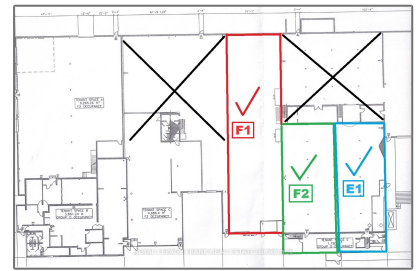

Industrial

- 240 Simpson Ave, Clarington, Ontario L1C 2J3

Basic Details

Property Type:	Industrial
Listing Type:	For Lease
Listing ID:	E8465320
Price:	\$11
Year Built:	0
Lot Area:	0 Sqft

Address

Country:	CA
Province:	Ontario
City:	Clarington
Postal Code:	L1C 2J3
Street:	Simpson
Street Number:	240
Street Suffix:	Ave
Floor Number:	0
Longitude:	W79° 19' 45.3"
Latitude:	N43° 54' 3"