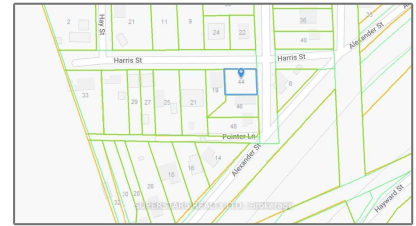

# Vacant Land

- 38 Catherine St, Port Hope, Ontario L1A 3B3

## Basic Details

Property Type:	<b>Vacant Land</b>
Listing Type:	<b>For Sale</b>
Listing ID:	<b>X8479662</b>
Price:	<b>\$335,000</b>
Year Built:	<b>0</b>
Lot Area:	<b>0 Sqft</b>

## Address

Country:	<b>CA</b>
Province:	<b>Ontario</b>
City:	<b>Port Hope</b>
Postal Code:	<b>L1A 3B3</b>
Street:	<b>Catherine</b>
Street Number:	<b>38</b>
Street Suffix:	<b>St</b>
Floor Number:	<b>0</b>
Longitude:	<b>E0° 0' 0"</b>
Latitude:	<b>N0° 0' 0"</b>