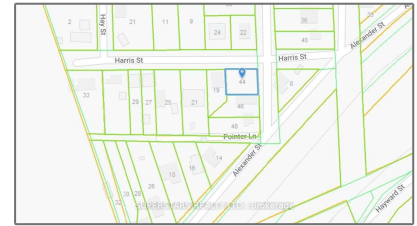

# Vacant Land

- 38 Catherine St, Port Hope, Ontario L1A 3B3

## Basic Details

Property Type:	<b>Vacant Land</b>
Listing Type:	<b>For Sale</b>
Listing ID:	<b>X8479662</b>
Price:	<b>\$335,000</b>
Year Built:	<b>0</b>
Lot Area:	<b>0 Sqft</b>

## Address

Country:	<b>CA</b>
Province:	<b>Ontario</b>
City:	<b>Port Hope</b>
Postal Code:	<b>L1A 3B3</b>
Street:	<b>Catherine</b>
Street Number:	<b>38</b>
Street Suffix:	<b>St</b>
Floor Number:	<b>0</b>
Longitude:	<b>E0° 0' 0"</b>
Latitude:	<b>N0° 0' 0"</b>