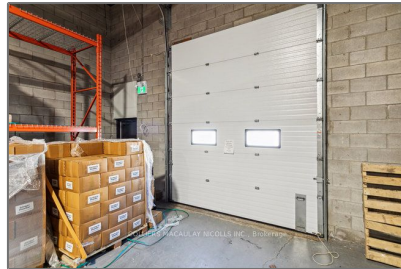

Industrial

- 5462 Timberlea Blvd, Mississauga, Ontario L4W 2T6

Basic Details

Property Type:	Industrial
Listing Type:	For Lease
Listing ID:	W9007427
Price:	\$19
Year Built:	0
Lot Area:	0 Sqft

Address

Country:	CA
Province:	Ontario
City:	Mississauga
Postal Code:	L4W 2T6
Street:	Timberlea
Street Number:	5462
Street Suffix:	Blvd
Floor Number:	0
Longitude:	W80° 21' 10.9"
Latitude:	N43° 37' 57.5"