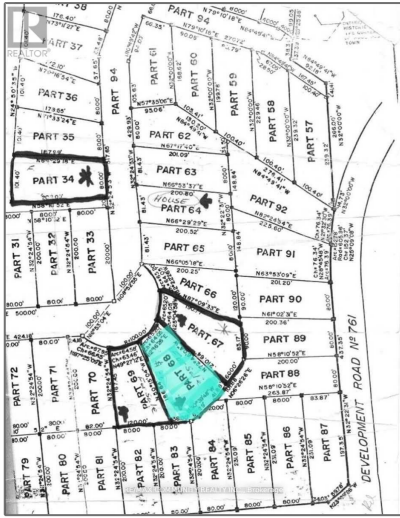

Vacant Land

- 68 Dorland Dr, Greater Napanee, Ontario K7R 3K7

Basic Details

Property Type: **Vacant Land**

Listing Type: **For Sale**

Listing ID: **X9012910**

Price: **\$85,000**

Year Built: **0**

Lot Area: **0 Sqft**

Address

Country: **CA**

Province: **Ontario**

City: **Greater Napanee**

Postal Code: **K7R 3K7**

Street: **Dorland**

Street Number: **68**

Street Suffix: **Dr**

Floor Number: **0**

Longitude: **W78° 58' 15.6"**

Latitude: **N44° 5' 45.6"**

Features

✓ Swimming Pool: **None**

Agent Info

Parveen Arora