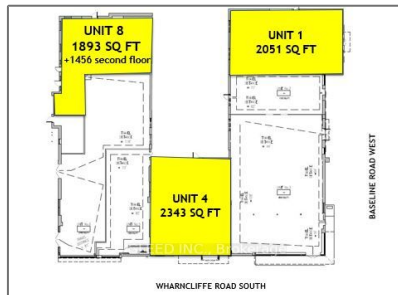

Commercial/retail

- 475 Wharncliffe Rd, London, Ontario N6J 2N1

Basic Details

Property Type: **Commercial/retail**

Listing Type: **For Lease**

Listing ID: **X9041534**

Price: **\$34**

Year Built: **0**

Lot Area: **0 Sqft**

Address

Country: **CA**

Province: **Ontario**

City: **London**

Postal Code: **N6J 2N1**

Street: **Wharncliffe**

Street Number: **475**

Street Suffix: **Rd**

Floor Number: **0**

Longitude: **W82° 44' 19.7"**

Latitude: **N42° 57' 32.9"**

Features

✓ Heating System: **Gas Forced Air Clod**

✓ Elevator: **None**

✓ Parking: **72**