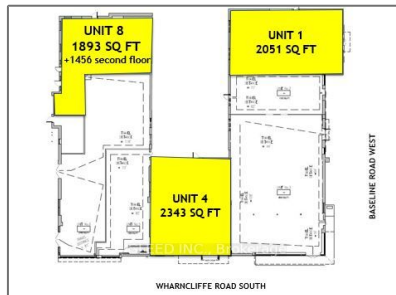

Commercial/retail

- 475 Wharncliffe Rd, London, Ontario N6J 2N1

Basic Details

Property Type: **Commercial/retail**

Listing Type: **For Lease**

Listing ID: **X9041534**

Price: **\$34**

Year Built: **0**

Lot Area: **0 Sqft**

Address

Country: **CA**

Province: **Ontario**

City: **London**

Postal Code: **N6J 2N1**

Street: **Wharncliffe**

Street Number: **475**

Street Suffix: **Rd**

Floor Number: **0**

Longitude: **W82° 44' 19.7"**

Latitude: **N42° 57' 32.9"**

Features

✓ Heating System: **Gas Forced Air Clod**

✓ Elevator: **None**

✓ Parking: **72**