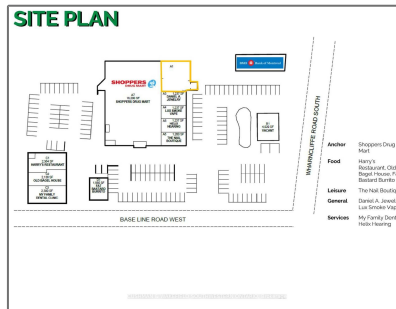

## Basic Details

Property Type: **Commercial/retail**

Listing Type: **For Lease**

Listing ID: **X9042826**

Price: **\$19**

Year Built: **0**

Lot Area: **0 Sqft**

## Address

Country: **CA**

Province: **Ontario**

City: **London**

Postal Code: **N6J 2M8**

Street: **Wharncliffe**

Street Number: **467**

Street Suffix: **Rd**