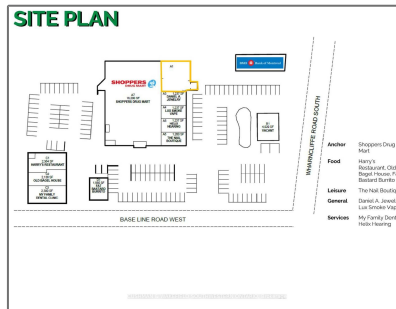

Commercial/retail

- 467 Wharncliffe Rd, London, Ontario N6J 2M8

Basic Details

Property Type: **Commercial/retail**

Listing Type: **For Lease**

Listing ID: **X9042826**

Price: **\$19**

Year Built: **0**

Lot Area: **0 Sqft**

Address

Country: **CA**

Province: **Ontario**

City: **London**

Postal Code: **N6J 2M8**

Street: **Wharncliffe**

Street Number: **467**