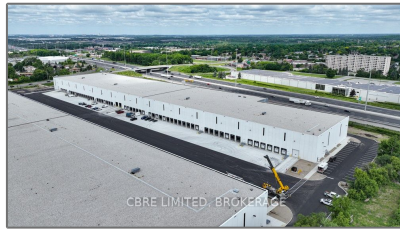

# Industrial

- 220 Pinebush Rd, Cambridge, Ontario N1T 1Z6

## Basic Details

Property Type:	<b>Industrial</b>
Listing Type:	<b>For Lease</b>
Listing ID:	<b>X5877760</b>
Price:	<b>\$1</b>
Year Built:	<b>0</b>
Lot Area:	<b>0 Sqft</b>