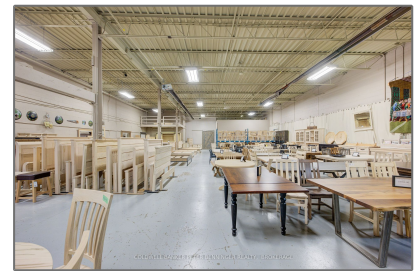

Industrial

- 250 PINEBUSH Rd, Cambridge, Ontario N1T 1Z6

Basic Details

Property Type:	Industrial
Listing Type:	For Sale
Listing ID:	X9119314
Price:	\$1
Year Built:	0
Lot Area:	0 Sqft

Address

Country:	CA
Province:	Ontario
City:	Cambridge
Postal Code:	N1T 1Z6
Street:	PINEBUSH
Street Number:	250
Street Suffix:	Rd
Floor Number:	0
Longitude:	W81° 41' 47.5"
Latitude:	N43° 24' 46.6"