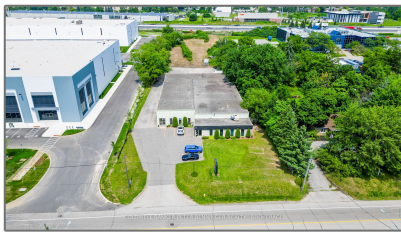

Industrial

- 250 PINEBUSH Rd, Cambridge, Ontario N1T 1Z6

Basic Details

Property Type:	Industrial
Listing Type:	For Sale
Listing ID:	X9119314
Price:	\$1
Year Built:	0
Lot Area:	0 Sqft

Address

Country:	CA
Province:	Ontario
City:	Cambridge
Postal Code:	N1T 1Z6
Street:	PINEBUSH
Street Number:	250
Street Suffix:	Rd
Floor Number:	0
Longitude:	W81° 41' 47.5"
Latitude:	N43° 24' 46.6"