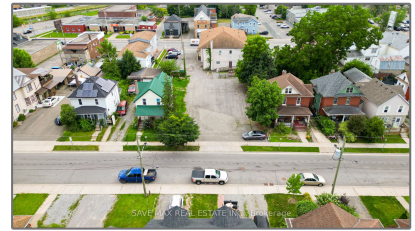

Commercial/retail

- 109 Dorothy St, Welland, Ontario L3B 3W9

Basic Details

Property Type: **Commercial/retail**

Listing Type: **For Sale**

Listing ID: **X9234147**

Price: **\$249,999**

Year Built: **0**

Lot Area: **0 Sqft**

Address

Country: **CA**

Province: **Ontario**

City: **Welland**

Postal Code: **L3B 3W9**

Street: **Dorothy**

Street Number: **109**