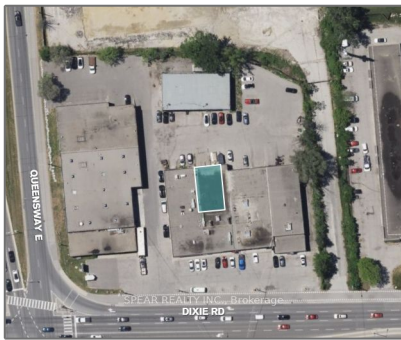

Industrial

- 2290 Dixie Rd, Mississauga, Ontario L4Y 1Z4

Basic Details

Property Type:	Industrial
Listing Type:	For Lease
Listing ID:	W9236133
Price:	\$14
Year Built:	0
Lot Area:	0 Sqft

Address

Country:	CA
Province:	Ontario
City:	Mississauga
Postal Code:	L4Y 1Z4
Street:	Dixie
Street Number:	2290
Street Suffix:	Rd
Floor Number:	0
Longitude:	W80° 25' 25.7"
Latitude:	N43° 36' 11.4"