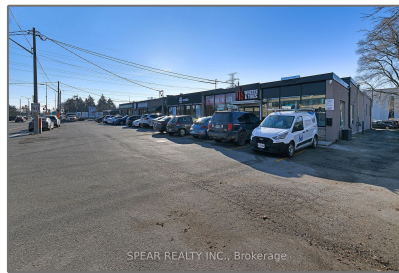

Industrial

- 2290 Dixie Rd, Mississauga, Ontario L4Y 1Z4

Basic Details

Property Type:	Industrial
Listing Type:	For Lease
Listing ID:	W9236133
Price:	\$14
Year Built:	0
Lot Area:	0 Sqft

Address

Country:	CA
Province:	Ontario
City:	Mississauga
Postal Code:	L4Y 1Z4
Street:	Dixie
Street Number:	2290
Street Suffix:	Rd
Floor Number:	0
Longitude:	W80° 25' 25.7"
Latitude:	N43° 36' 11.4"