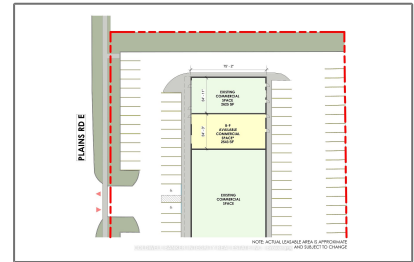

Commercial/retail

- 355 Plains Rd, Burlington, Ontario L7T 2C8

Basic Details

Property Type:	Commercial/retail
Listing Type:	For Lease
Listing ID:	W9241459
Price:	$16
Year Built:	0
Lot Area:	0 Sqft

Address

Country:	CA
Province:	Ontario
City:	Burlington
Postal Code:	L7T 2C8
Street:	Plains
Street Number:	355
Street Suffix:	Rd
Floor Number:	0
Longitude:	W80° 9' 29.3"
Latitude:	N43° 18' 57.3"

Features

✓ Heating System:	Elec Forced Air