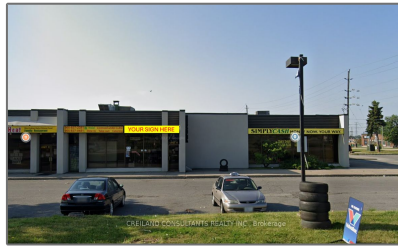

Commercial/retail

- 985 Brock Rd, Pickering, Ontario L1W 3A4

Basic Details

Property Type: **Commercial/retail**

Listing Type: **For Lease**

Listing ID: **E9243035**

Price: **\$21**

Year Built: **0**

Lot Area: **0 Sqft**

Address

Country: **CA**

Province: **Ontario**

City: **Pickering**

Postal Code: **L1W 3A4**

Street: **Brock**

Street Number: **985**