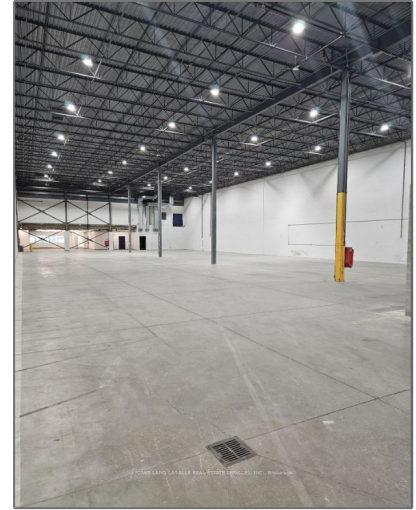

Industrial

- 88 East Beaver Creek Rd, Richmond Hill, Ontario
L4B 4W2

Basic Details

Property Type:	Industrial
Listing Type:	For Lease
Listing ID:	N9242906
Price:	\$20
Year Built:	0
Lot Area:	0 Sqft

Address