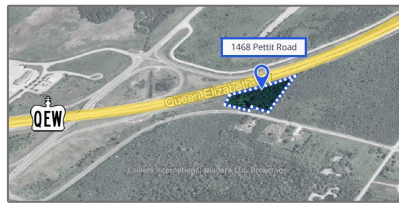

# Land

- 1468 Pettit Rd, Fort Erie, Ontario L2A 5M4

## Address

Country:	<b>CA</b>
Province:	<b>Ontario</b>
City:	<b>Fort Erie</b>
Postal Code:	<b>L2A 5M4</b>
Street:	<b>Pettit</b>
Street Number:	<b>1468</b>
Street Suffix:	<b>Rd</b>
Floor Number:	<b>0</b>
Longitude:	<b>W79° 2' 7.5"</b>
Latitude:	<b>N42° 54' 57"</b>