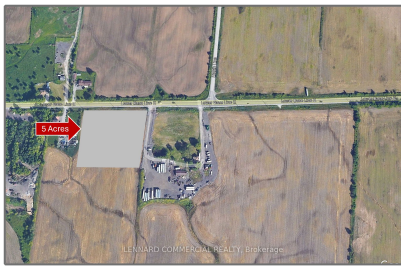

Land

- 1320 Lower Base Line, Milton, Ontario L9T 5S3

Basic Details

Property Type:	Land
Listing Type:	For Lease
Listing ID:	W9245869
Price:	\$8,500
Year Built:	0
Lot Area:	0 Sqft

Address

Country:	CA
Province:	Ontario
City:	Milton
Postal Code:	L9T 5S3
Street:	Lower Base
Street Number:	1320
Street Suffix:	Line
Floor Number:	0
Longitude:	E0° 0' 0"
Latitude:	N0° 0' 0"