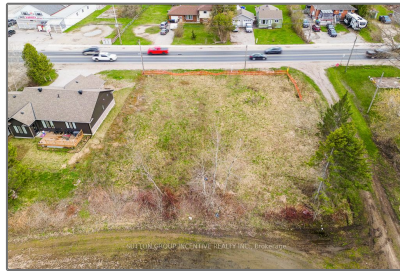

Vacant Land

- 28 Brentwood Rd, Essa, Ontario L0M 1B2

Basic Details

| | |
|----------------|--------------------|
| Property Type: | Vacant Land |
| Listing Type: | For Sale |
| Listing ID: | N9253625 |
| Price: | \$850,000 |
| Year Built: | 0 |
| Lot Area: | 0 Sqft |