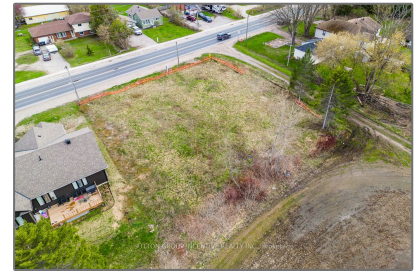

Vacant Land

- 28 Brentwood Rd, Essa, Ontario L0M 1B2

Basic Details

| | |
|----------------|--------------------|
| Property Type: | Vacant Land |
| Listing Type: | For Sale |
| Listing ID: | N9253625 |
| Price: | \$850,000 |
| Year Built: | 0 |
| Lot Area: | 0 Sqft |