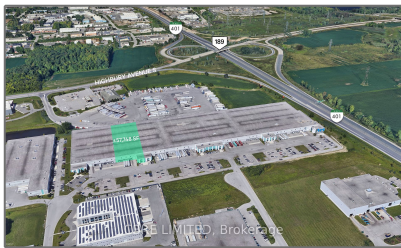

Industrial

- 1425 Max Brose Dr, London, Ontario N6N 0A2

Basic Details

Property Type:	Industrial
Listing Type:	For Lease
Listing ID:	X9254561
Price:	\$12
Year Built:	0
Lot Area:	0 Sqft

Address

Country:	CA
Province:	Ontario
City:	London
Postal Code:	N6N 0A2
Street:	Max Brose
Street Number:	1425
Street Suffix:	Dr
Floor Number:	0
Longitude:	E0° 0' 0"
Latitude:	N0° 0' 0"