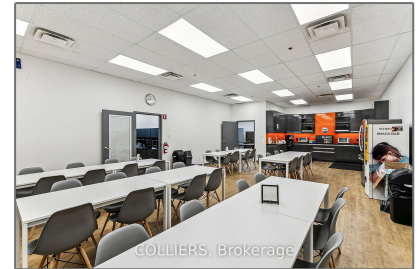

Industrial

- 4160 Sladeview Cres, Mississauga, Ontario L5L 0A1

Basic Details

Property Type:	Industrial
Listing Type:	For Sale
Listing ID:	W9256437
Price:	\$18
Year Built:	0
Lot Area:	0 Sqft

Address

Country:	CA
Province:	Ontario
City:	Mississauga
Postal Code:	L5L 0A1
Street:	Sladeview
Street Number:	4160
Street Suffix:	Cres
Floor Number:	0
Longitude:	E0° 0' 0"
Latitude:	N0° 0' 0"