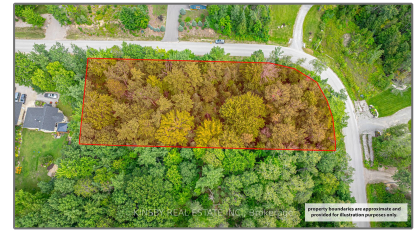

Vacant Land

- 30 Spruce St, Tiny, Ontario L0L 1P1

Basic Details

Property Type:	Vacant Land
Listing Type:	For Sale
Listing ID:	S9259683
Price:	\$540,000
Year Built:	0
Lot Area:	0 Sqft

Address

Country:	CA
Province:	Ontario
City:	Tiny
Postal Code:	L0L 1P1
Street:	Spruce
Street Number:	30
Street Suffix:	St
Floor Number:	0
Longitude:	W80° 0' 40.6"
Latitude:	N44° 35' 30"