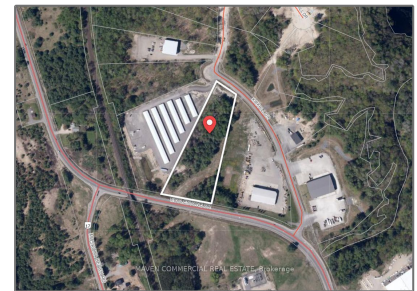

# Land

- 12 Kirkhill Dr, Bracebridge, Ontario P1L 0A1

## Basic Details

Property Type:	<b>Land</b>
Listing Type:	<b>For Sale</b>
Listing ID:	<b>X9261281</b>
Price:	<b>\$875,000</b>
Year Built:	<b>0</b>
Lot Area:	<b>0 Sqft</b>

## Address

Country:	<b>CA</b>
Province:	<b>Ontario</b>
City:	<b>Bracebridge</b>
Postal Code:	<b>P1L 0A1</b>
Street:	<b>Kirkhill</b>
Street Number:	<b>12</b>
Street Suffix:	<b>Dr</b>
Floor Number:	<b>0</b>
Longitude:	<b>E0° 0' 0"</b>
Latitude:	<b>N0° 0' 0"</b>