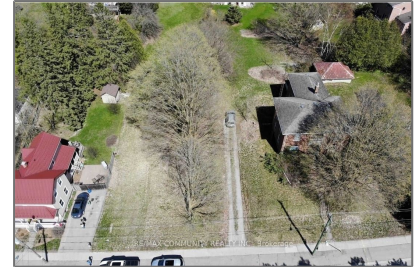

Vacant Land

- 19097 Centre St, East Gwillimbury, Ontario L0G 1M0

Basic Details

Property Type:	Vacant Land
Listing Type:	For Sale
Listing ID:	N9268302
Price:	\$475,000
Year Built:	0
Lot Area:	0 Sqft

Address

Country:	CA
Province:	Ontario
City:	East Gwillimbury
Postal Code:	L0G 1M0
Street:	Centre
Street Number:	19097
Street Suffix:	St
Floor Number:	0
Longitude:	W80° 41' 32.1"
Latitude:	N44° 8' 7.3"

Agent Info