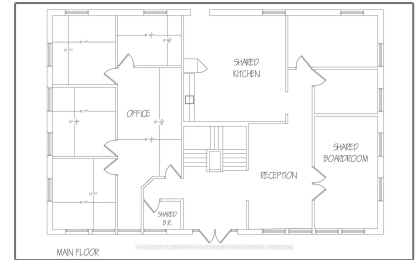

Office

2,417 Sqft - 1584 North Routledge Park, London,
Ontario N6H 5L6

Basic Details

Property Type:	Office
Listing Type:	For Lease
Listing ID:	X9272103
Price:	\$4,250
Rooms:	0
Bathrooms:	1
Half Bathrooms:	0
Square Footage:	2,417 Sqft
Year Built:	0
Lot Area:	0 Sqft