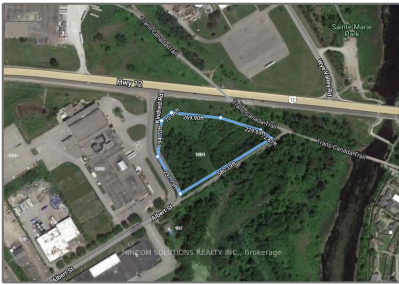

Land

- 1001 Kindred Rd, Midland, Ontario L4R 4K9

Basic Details

Property Type:	Land
Listing Type:	For Sale
Listing ID:	S9295422
Price:	\$549,000
Year Built:	0
Lot Area:	0 Sqft

Address

Country:	CA
Province:	Ontario
City:	Midland
Postal Code:	L4R 4K9
Street:	Kindred
Street Number:	1001
Street Suffix:	Rd
Floor Number:	0
Longitude:	E0° 0' 0"
Latitude:	N0° 0' 0"