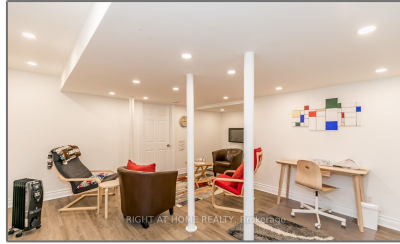

Office

658 Sqft - 18642 Leslie St, East Gwillimbury,
Ontario L0G 1V0

Basic Details

Property Type:	Office
Listing Type:	For Lease
Listing ID:	N9300821
Price:	\$700
Rooms:	0
Bathrooms:	0
Half Bathrooms:	0
Square Footage:	658 Sqft
Year Built:	0
Lot Area:	0 Sqft