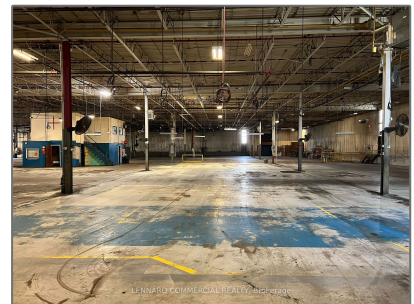

## Basic Details

Property Type:	<b>Industrial</b>
Listing Type:	<b>For Sale</b>
Listing ID:	<b>X9357509</b>
Price:	<b>\$11</b>
Year Built:	<b>0</b>
Lot Area:	<b>0 Sqft</b>