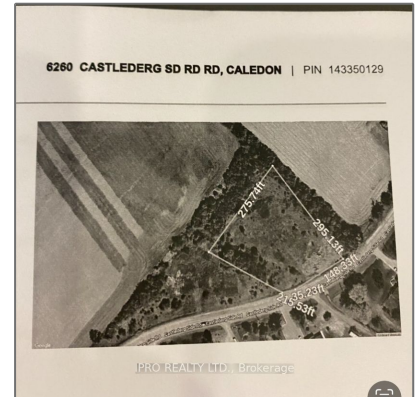

# Land

- 6260 Castleberg Sdrd, Caledon, Ontario L7C 0P2

## Basic Details

Property Type:	<b>Land</b>
Listing Type:	<b>For Sale</b>
Listing ID:	<b>W9348972</b>
Price:	<b>\$499,999</b>
Year Built:	<b>0</b>
Lot Area:	<b>0 Sqft</b>

## Address

Country:	<b>CA</b>
Province:	<b>Ontario</b>
City:	<b>Caledon</b>
Postal Code:	<b>L7C 0P2</b>
Street:	<b>Castleberg</b>
Street Number:	<b>6260</b>
Street Suffix:	<b>Sdrd</b>
Floor Number:	<b>0</b>
Longitude:	<b>W80° 9' 56.3"</b>
Latitude:	<b>N43° 51' 16.9"</b>