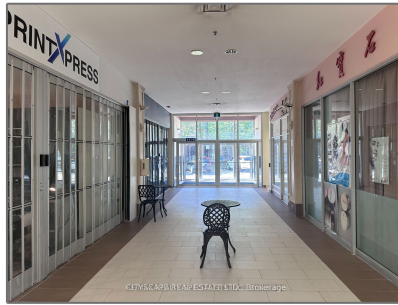

Commercial/retail

- 1675 The Chse, Mississauga, Ontario L5M 5Y7

Basic Details

Property Type: **Commercial/retail**

Listing Type: **For Lease**

Listing ID: **W9307507**

Price: **\$1,000**

Year Built: **0**