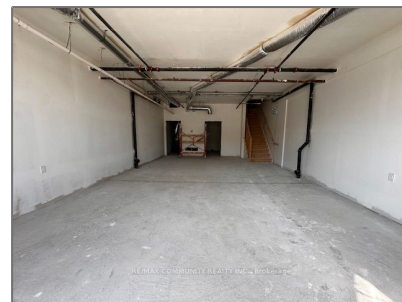

Commercial/retail

- 220 Dissette St, Bradford West Gwillimbury,
Ontario L3Z 3G8

Basic Details

Property Type:	Commercial/retail
Listing Type:	For Sale
Listing ID:	N9362528
Price:	\$475,000
Year Built:	0
Lot Area:	0 Sqft