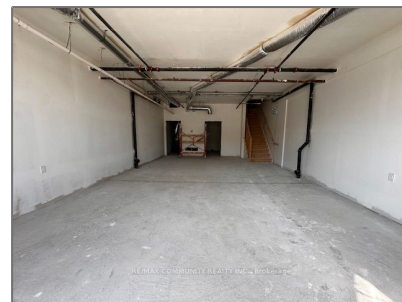

Commercial/retail

- 220 Dissette St, Bradford West Gwillimbury,
Ontario L3Z 3G8

Basic Details

Property Type:	Commercial/retail
Listing Type:	For Lease
Listing ID:	N9362525
Price:	\$2,500
Year Built:	0
Lot Area:	0 Sqft