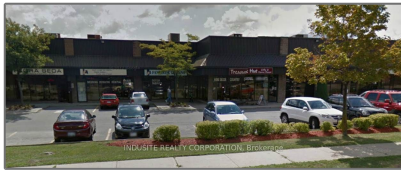

Industrial

- 980 Pacific Gate, Mississauga, Ontario L5T 1Y1

Basic Details

Property Type: **Industrial**

Listing Type: **For Lease**

Listing ID: **W9316665**

Price: **\$17**

Year Built: **0**

Lot Area: **0 Sqft**

Address

Country: **CA**

Province: **Ontario**

City: **Mississauga**

Postal Code: **L5T 1Y1**

Street: **Pacific**

Street Number: **980**