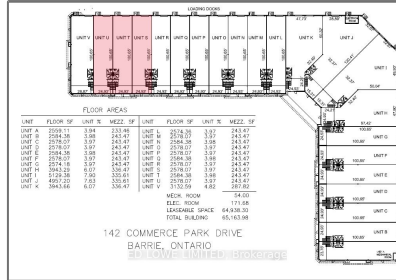

Industrial

- 142 Commerce Park Dr, Barrie, Ontario L4N 8W8

Basic Details

Property Type:	Industrial
Listing Type:	For Lease
Listing ID:	S9345934
Price:	\$16
Year Built:	0
Lot Area:	0 Sqft

Address

Country:	CA
Province:	Ontario
City:	Barrie
Postal Code:	L4N 8W8
Street:	Commerce Park
Street Number:	142
Street Suffix:	Dr
Floor Number:	0
Longitude:	W80° 18' 24"
Latitude:	N44° 19' 25.3"