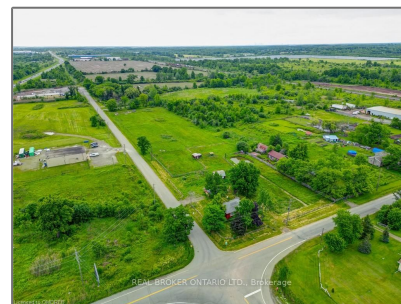

Land

- 306 Netherby Rd, Welland, Ontario L2B 5N7

Basic Details

Property Type:	Land
Listing Type:	For Sale
Listing ID:	X9305201
Price:	\$739,900
Year Built:	0
Lot Area:	0 Sqft

Address

Country:	CA
Province:	Ontario
City:	Welland
Postal Code:	L2B 5N7
Street:	Netherby
Street Number:	306
Street Suffix:	Rd
Floor Number:	0
Longitude:	W80° 47' 43.8"
Latitude:	N42° 57' 44.8"