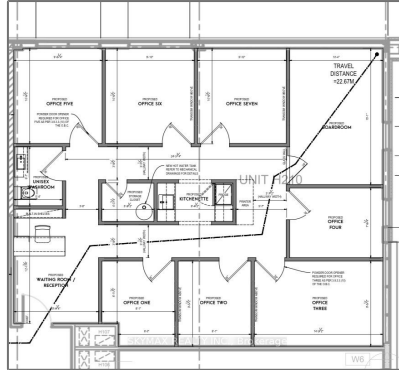

## Basic Details

Property Type:	<b>Office</b>
Listing Type:	<b>For Lease</b>
Listing ID:	<b>X9345964</b>
Price:	<b>\$600</b>
Rooms:	<b>0</b>
Bathrooms:	<b>1</b>
Half Bathrooms:	<b>0</b>
Square Footage:	<b>1,738 Sqft</b>
Year Built:	<b>0</b>
Lot Area:	<b>0 Sqft</b>