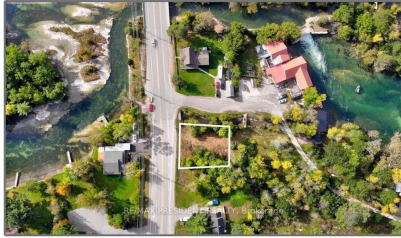

Vacant Land

- 8225 County Road 169 Rd, Severn, Ontario L0K 2B0

Basic Details

Property Type:	Vacant Land
Listing Type:	For Sale
Listing ID:	S9366011
Price:	\$120,000
Year Built:	0
Lot Area:	0 Sqft

Address

Country:	CA
Province:	Ontario
City:	Severn
Postal Code:	L0K 2B0
Street:	County Road 169
Street Number:	8225
Street Suffix:	Rd
Floor Number:	0
Longitude:	E0° 0' 0"
Latitude:	N0° 0' 0"