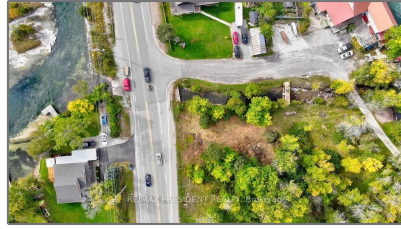

Vacant Land

- 8225 County Road 169 Rd, Severn, Ontario L0K 2B0

Basic Details

Property Type:	Vacant Land
Listing Type:	For Sale
Listing ID:	S9366011
Price:	\$120,000
Year Built:	0
Lot Area:	0 Sqft

Address

Country:	CA
Province:	Ontario
City:	Severn
Postal Code:	L0K 2B0
Street:	County Road 169
Street Number:	8225
Street Suffix:	Rd
Floor Number:	0
Longitude:	E0° 0' 0"
Latitude:	N0° 0' 0"