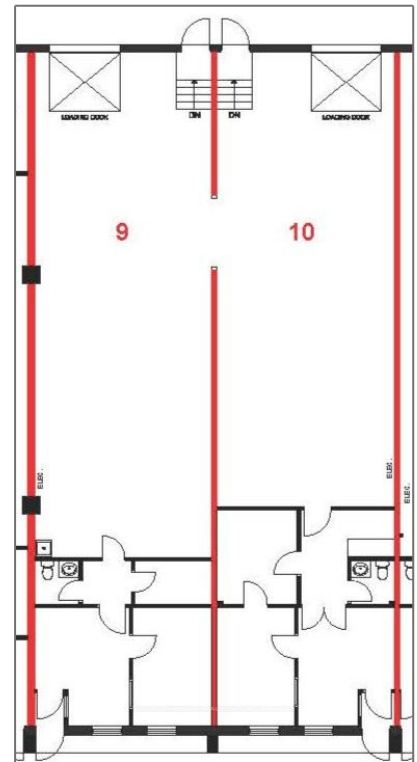

Industrial

- 2460 Anson Dr, Mississauga, Ontario L5S 1G7

Basic Details

Property Type:	Industrial
Listing Type:	For Lease
Listing ID:	W9373445
Price:	\$20
Year Built:	0
Lot Area:	0 Sqft

Address

Country:	CA
Province:	Ontario
City:	Mississauga
Postal Code:	L5S 1G7
Street:	Anson
Street Number:	2460
Street Suffix:	Dr
Floor Number:	0
Longitude:	W80° 20' 33.6"
Latitude:	N43° 41' 48.3"