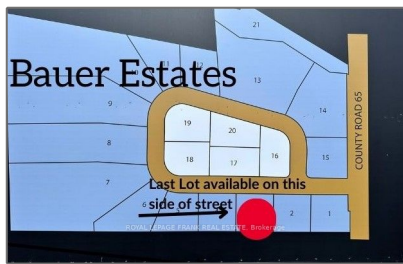

Vacant Land

- 5422 Winfield Dr, Port Hope, Ontario L1A 0G1

Basic Details

Property Type:	Vacant Land
Listing Type:	For Sale
Listing ID:	X9345405
Price:	\$500,000
Year Built:	0
Lot Area:	0 Sqft

Address

Country:	CA
Province:	Ontario
City:	Port Hope
Postal Code:	L1A 0G1
Street:	Winfield
Street Number:	5422
Street Suffix:	Dr
Floor Number:	0
Longitude:	W79° 34' 0.5"
Latitude:	N44° 0' 1.8"