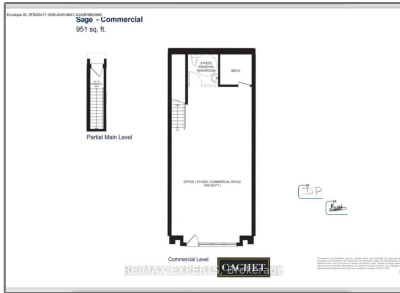

Commercial/retail

- 200 Dissette St, Bradford West Gwillimbury,
Ontario L3Z 4M2

Basic Details

Property Type:	Commercial/retail
Listing Type:	For Lease
Listing ID:	N9381506
Price:	\$3,000
Year Built:	0
Lot Area:	0 Sqft

Address

Country:	CA
Province:	Ontario
City:	Bradford West Gwillimbury
Postal Code:	L3Z 4M2
Street:	Dissette
Street Number:	200
Street Suffix:	St
Floor Number:	0
Longitude:	W80° 26' 24.3"
Latitude:	N44° 7' 14.6"