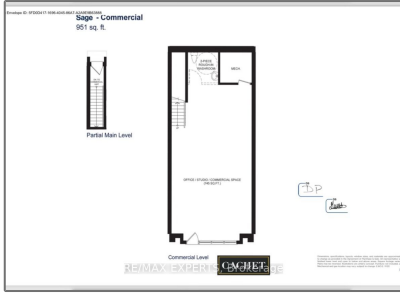

Commercial/retail

- 200 Dissette St, Bradford West Gwillimbury,
Ontario M3Z 3G8

Basic Details

Property Type:	Commercial/retail
Listing Type:	For Lease
Listing ID:	N9381508
Price:	\$3,000
Year Built:	0
Lot Area:	0 Sqft

Address

Country:	CA
Province:	Ontario
City:	Bradford West Gwillimbury
Postal Code:	M3Z 3G8
Street:	Dissette
Street Number:	200
Street Suffix:	St
Floor Number:	0
Longitude:	W80° 26' 24.3"
Latitude:	N44° 7' 14.6"