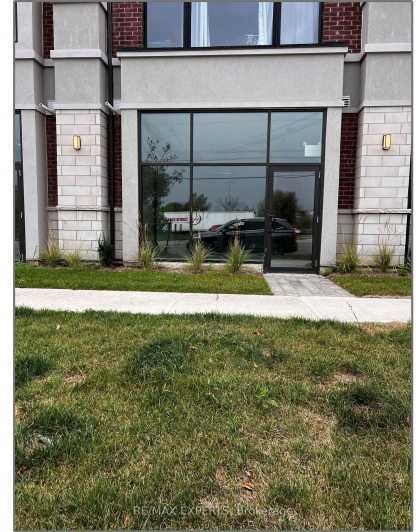

Commercial/retail

- 200 Dissette St, Bradford West Gwillimbury,
Ontario M3Z 3G8

Basic Details

Property Type:	Commercial/retail
Listing Type:	For Lease
Listing ID:	N9381508
Price:	\$3,000
Year Built:	0
Lot Area:	0 Sqft

Address

Country:	CA
Province:	Ontario
City:	Bradford West Gwillimbury
Postal Code:	M3Z 3G8
Street:	Dissette
Street Number:	200
Street Suffix:	St
Floor Number:	0
Longitude:	W80° 26' 24.3"
Latitude:	N44° 7' 14.6"